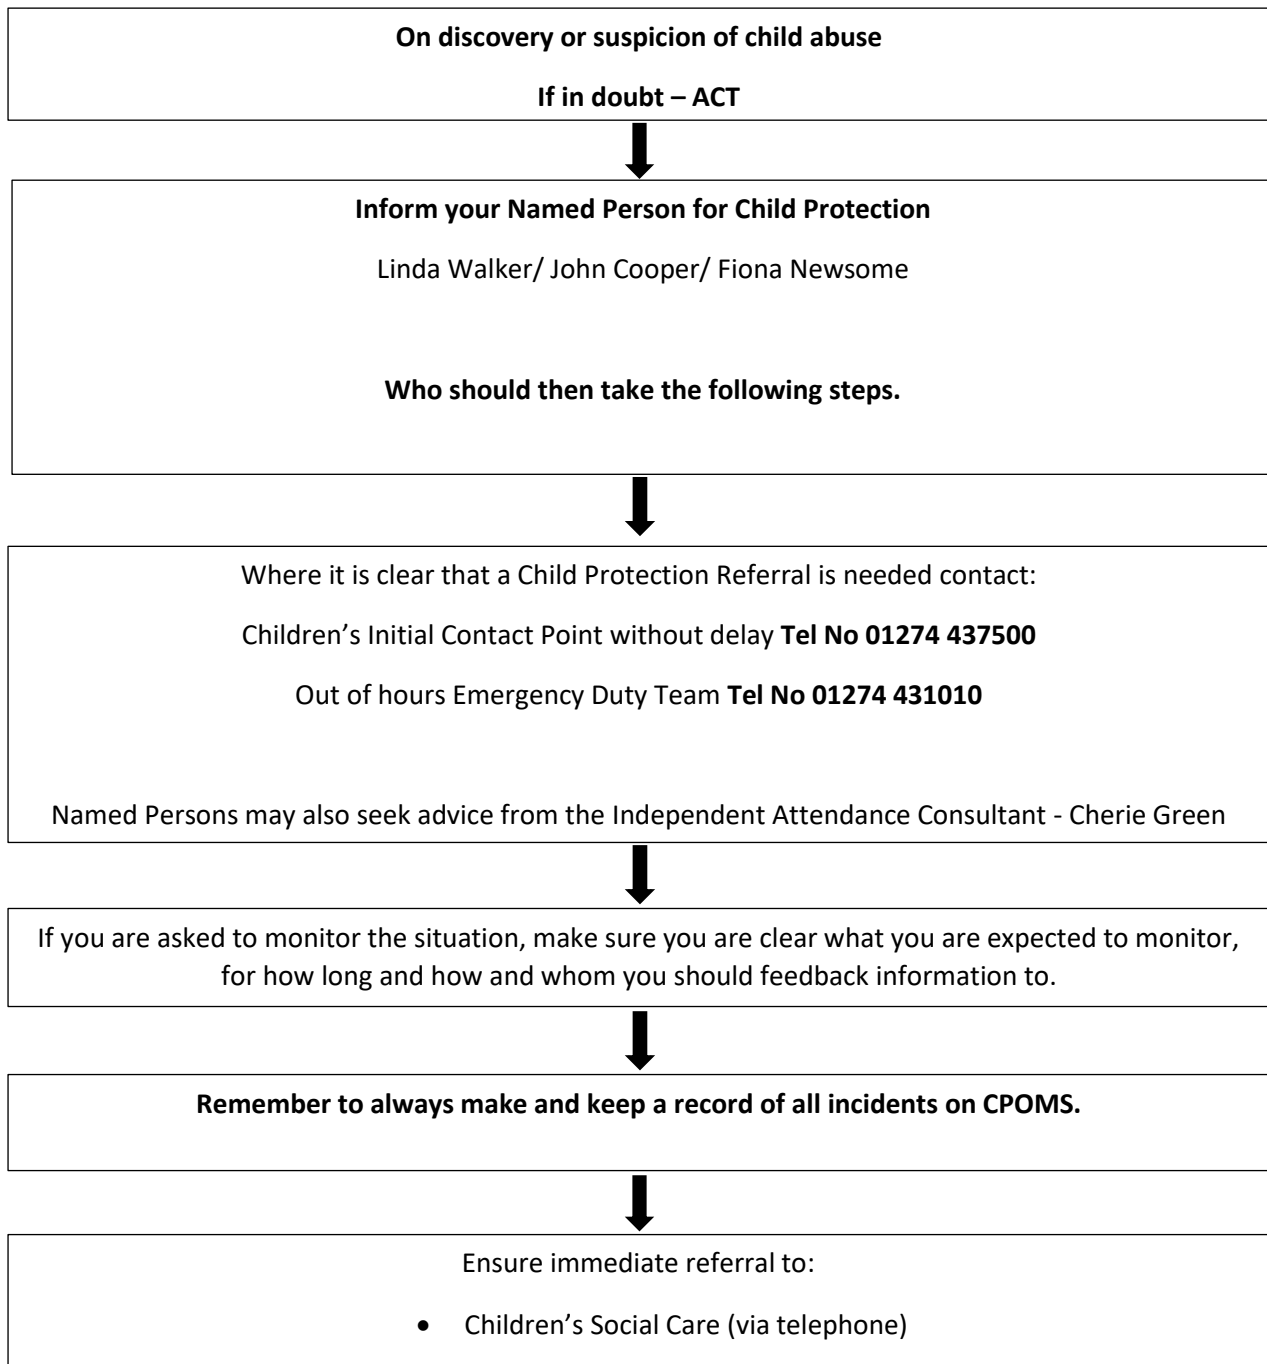

Child Protection Procedures Flow Chart September 2021-22

Useful Telephone Numbers

Children's Social Care Initial Contact Point: 01274 437500

Emergency Duty Team: 01274 431010

Education Social Work Service: 01274 439651